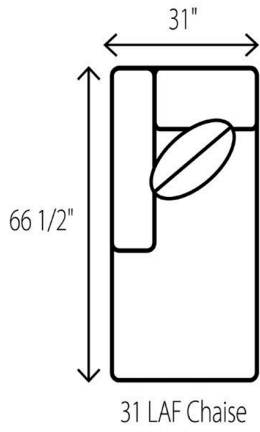

WESLEY HALL

Phone: 828.324.7466

2070 SHREVEPORT Sectional

74 RAF Sofa

75 LAF Sofa

90 RAF Corner Sofa

91 LAF Corner Sofa