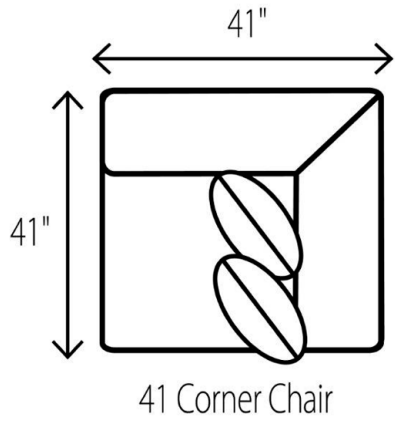

WESLEY HALL

Phone: 828.324.7466

2070 SHREVEPORT Sectional

74 RAF Sofa

75 LAF Sofa

90 RAF Corner Sofa

91 LAF Corner Sofa