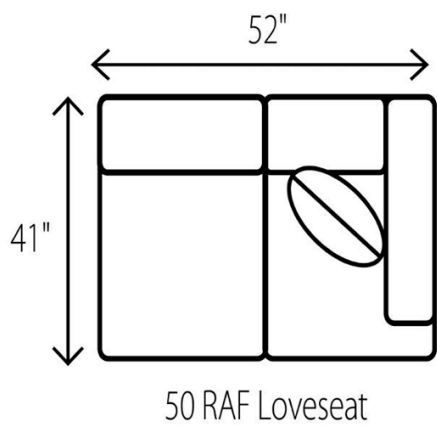

WESLEY HALL

Phone: 828.324.7466

2070 SHREVEPORT Sectional

74 RAF Sofa

75 LAF Sofa

90 RAF Corner Sofa

91 LAF Corner Sofa