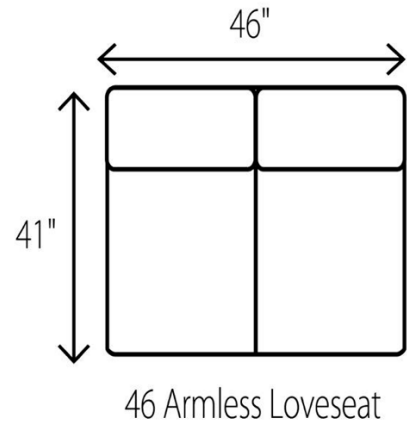

WESLEY HALL

Phone: 828.324.7466

2070 SHREVEPORT Sectional

74 RAF Sofa

75 LAF Sofa

90 RAF Corner Sofa

91 LAF Corner Sofa