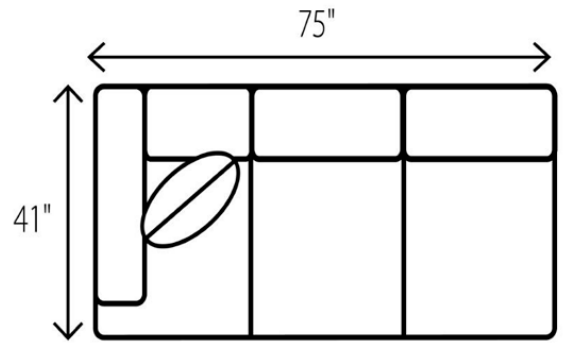

WESLEY HALL

Phone: 828.324.7466

2070 SHREVEPORT Sectional

74 RAF Sofa

75 LAF Sofa

90 RAF Corner Sofa

91 LAF Corner Sofa