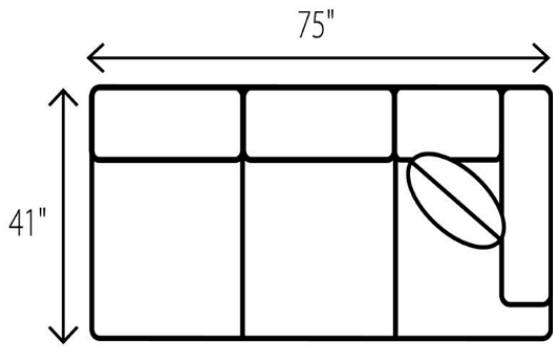

WESLEY HALL

Phone: 828.324.7466

2070 SHREVEPORT Sectional

74 RAF Sofa

75 LAF Sofa

90 RAF Corner Sofa

91 LAF Corner Sofa