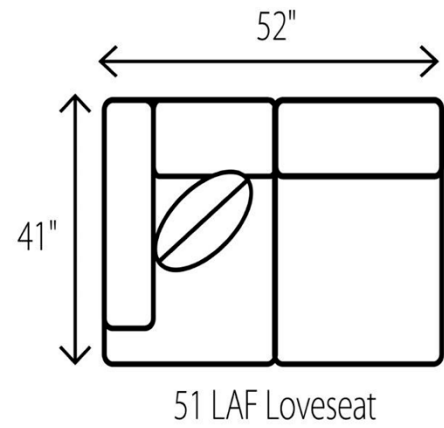

WESLEY HALL

Phone: 828.324.7466

2070 SHREVEPORT Sectional

74 RAF Sofa

75 LAF Sofa

90 RAF Corner Sofa

91 LAF Corner Sofa