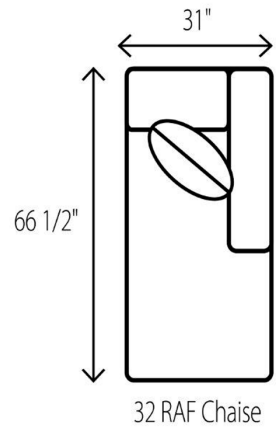

WESLEY HALL

Phone: 828.324.7466

2070 SHREVEPORT Sectional

74 RAF Sofa

75 LAF Sofa

90 RAF Corner Sofa

91 LAF Corner Sofa