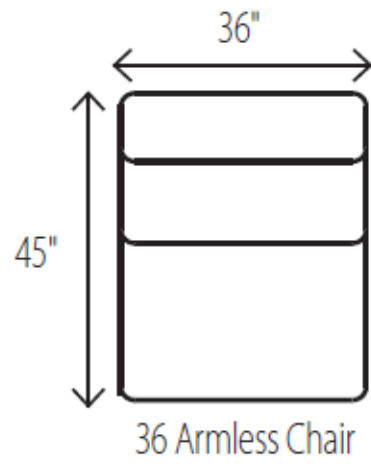

WESLEY HALL

Phone: 828.324.7466

2576 NEST Sectional

71 Armless Sofa

77 LAF Sofa

78 RAF Sofa