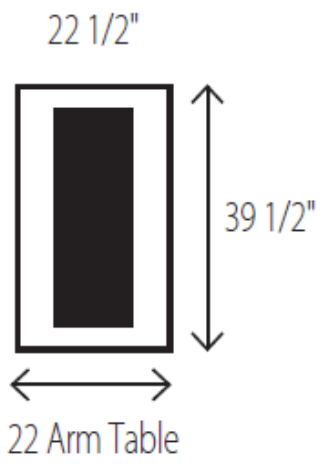

WESLEY HALL

Phone: 828.324.7466

2576 NEST Sectional

71 Armless Sofa

77 LAF Sofa

78 RAF Sofa