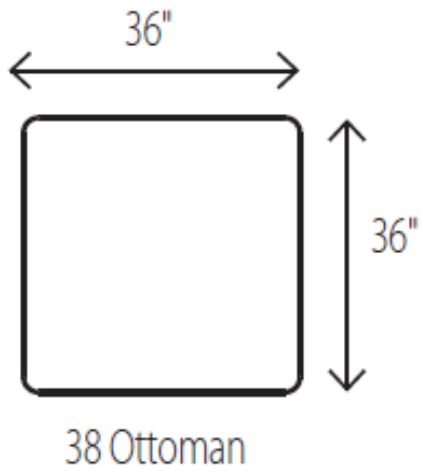

WESLEY HALL

Phone: 828.324.7466

2576 NEST Sectional

71 Armless Sofa

77 LAF Sofa

78 RAF Sofa