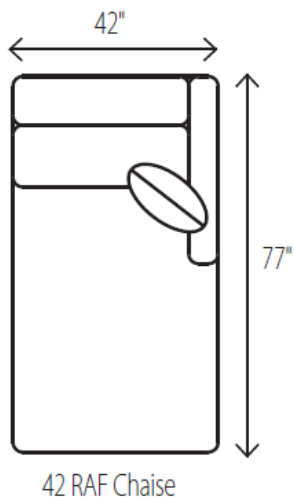

WESLEY HALL

Phone: 828.324.7466

2576 NEST Sectional

71 Armless Sofa

77 LAF Sofa

78 RAF Sofa