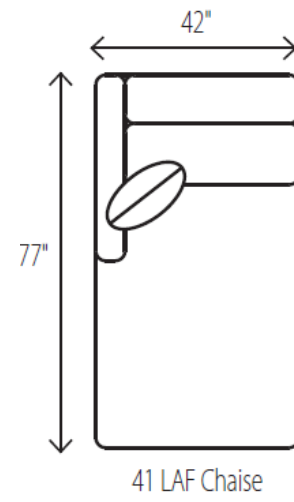

WESLEY HALL

Phone: 828.324.7466

2576 NEST Sectional

71 Armless Sofa

77 LAF Sofa

78 RAF Sofa