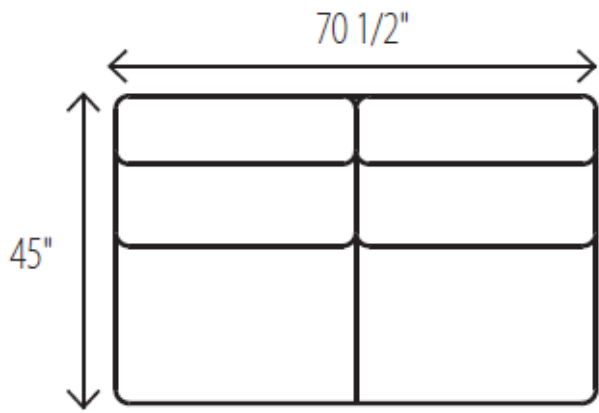

WESLEY HALL

Phone: 828.324.7466

2576 NEST Sectional

71 Armless Sofa

77 LAF Sofa

78 RAF Sofa