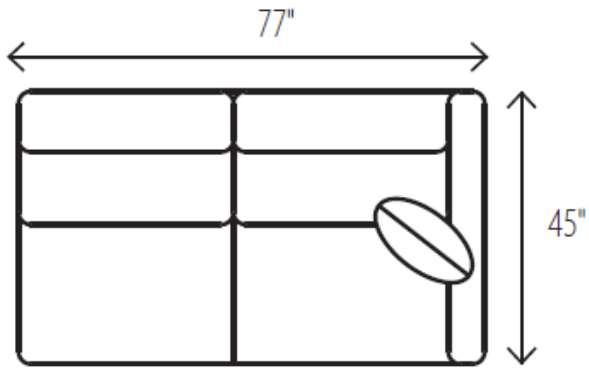

WESLEY HALL

Phone: 828.324.7466

2576 NEST Sectional

71 Armless Sofa

77 LAF Sofa

78 RAF Sofa