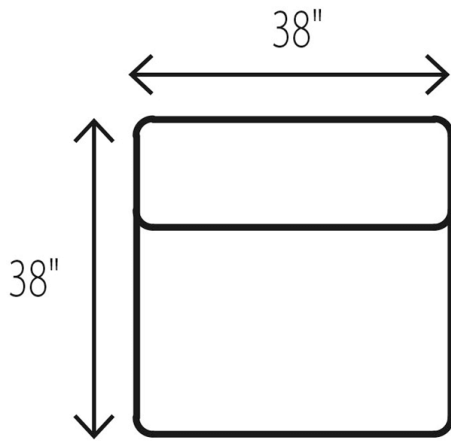

WESLEY HALL

Phone: 828.324.7466

2084 PERETTI Sectional

38 Armless Chair

39 Corner Chair

80 RAF Sofa

81 LAF Sofa

86 RSF Bumper