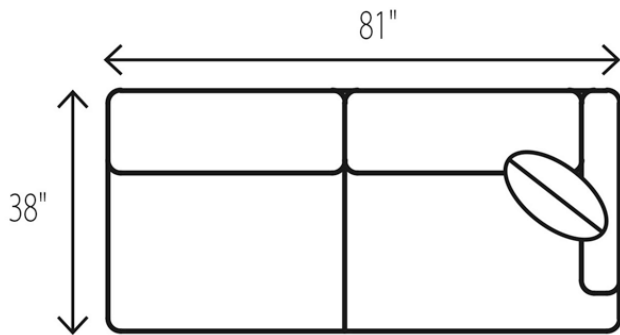

WESLEY HALL

Phone: 828.324.7466

2084 PERETTI Sectional

38 Armless Chair

39 Corner Chair

80 RAF Sofa

81 LAF Sofa

86 RSF Bumper