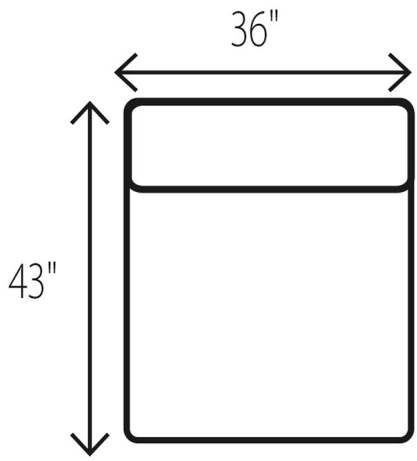

WESLEY HALL

Phone: 828.324.7466

1998 MCCOY Sectional

36 Armless Chair

38 Ottoman

39 LAF Chair

40 RAF Chair

41 LAF Chaise