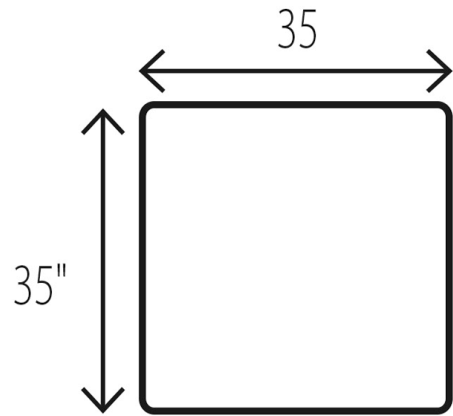

WESLEY HALL

Phone: 828.324.7466

1998 MCCOY Sectional

36 Armless Chair

38 Ottoman

39 LAF Chair

40 RAF Chair

41 LAF Chaise