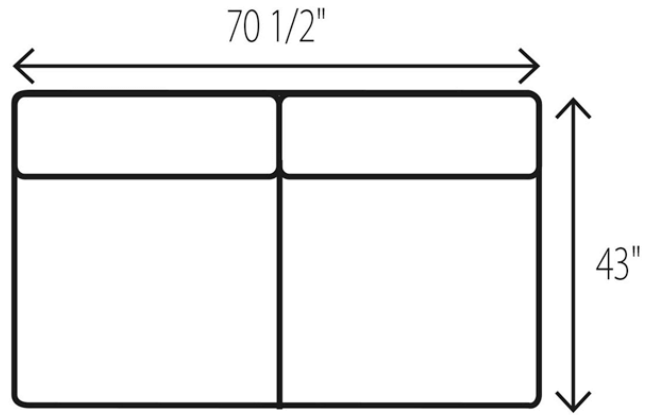

72 Armless Sofa