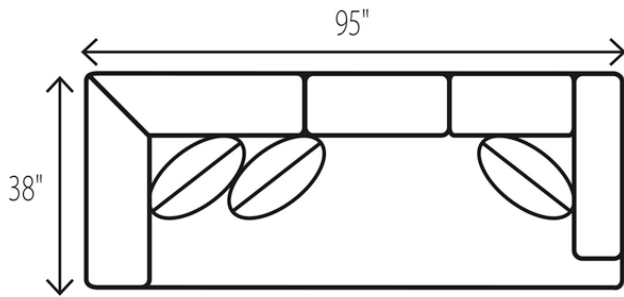

96 RAF Corner Sofa