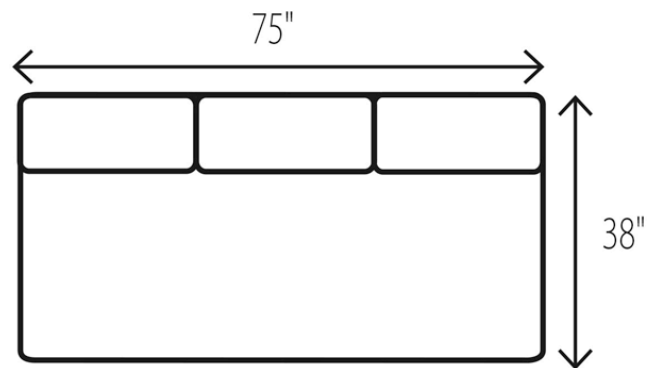

# WESLEY HALL

Phone: 828.324.7466

**1904 BARRETT Sectional**

32 RAF Chaise

33 LAF Chaise

38 Corner Chair

57 LAF Loveseat

58 RAF Loveseat

75 Armless Sofa

82 RAF Sofa

83 LAF Sofa

96 RAF Corner Sofa

97 LAF Corner Sofa