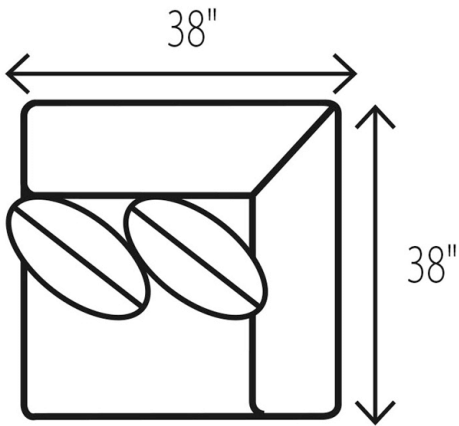

# WESLEY HALL

Phone: 828.324.7466

**1904 BARRETT Sectional**

32 RAF Chaise

33 LAF Chaise

38 Corner Chair

57 LAF Loveseat

58 RAF Loveseat