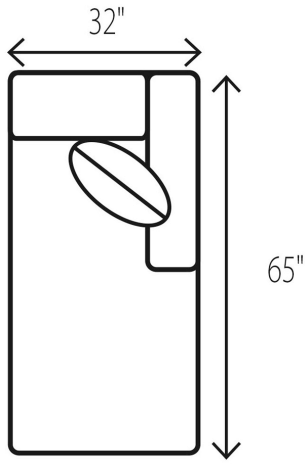

# WESLEY HALL

Phone: 828.324.7466

**1904 BARRETT Sectional**

32 RAF Chaise

33 LAF Chaise

38 Corner Chair

57 LAF Loveseat

58 RAF Loveseat