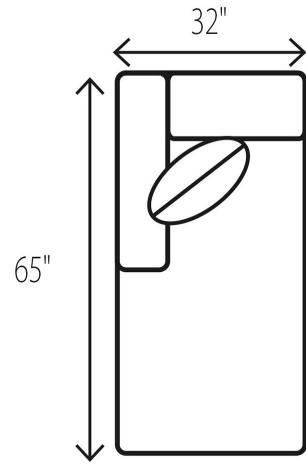

# WESLEY HALL

Phone: 828.324.7466

**1904 BARRETT Sectional**

32 RAF Chaise

33 LAF Chaise

38 Corner Chair

57 LAF Loveseat

58 RAF Loveseat