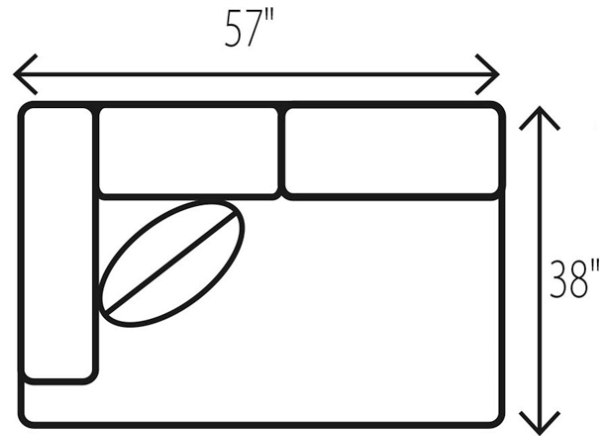

# WESLEY HALL

Phone: 828.324.7466

**1904 BARRETT Sectional**

32 RAF Chaise

33 LAF Chaise

38 Corner Chair

57 LAF Loveseat

58 RAF Loveseat