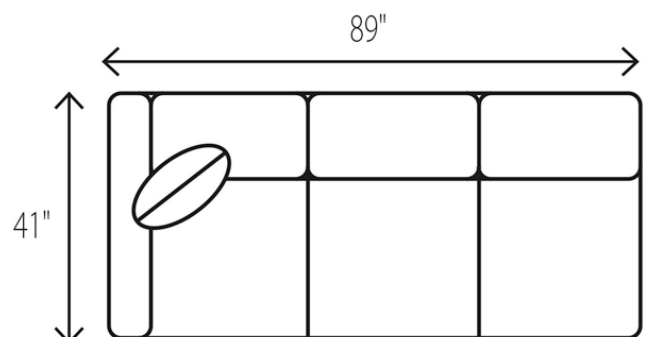

WESLEY HALL

Phone: 828.324.7466

P2018 AMPLE Sectional

41 Corner Chair

42 Ottoman

61 LAF Loveseat

62 RAF Loveseat

88 RAF Sofa