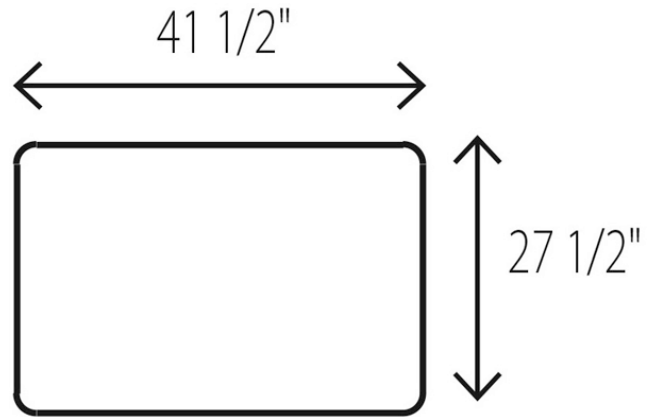

WESLEY HALL

Phone: 828.324.7466

P2018 AMPLE Sectional

41 Corner Chair

42 Ottoman

61 LAF Loveseat

62 RAF Loveseat

88 RAF Sofa

89 LAF Sofa