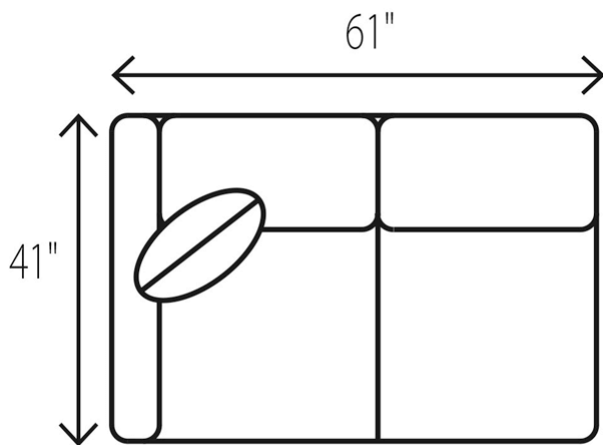

WESLEY HALL

Phone: 828.324.7466

P2018 AMPLE Sectional

41 Corner Chair

42 Ottoman

61 LAF Loveseat

62 RAF Loveseat

88 RAF Sofa

89 LAF Sofa