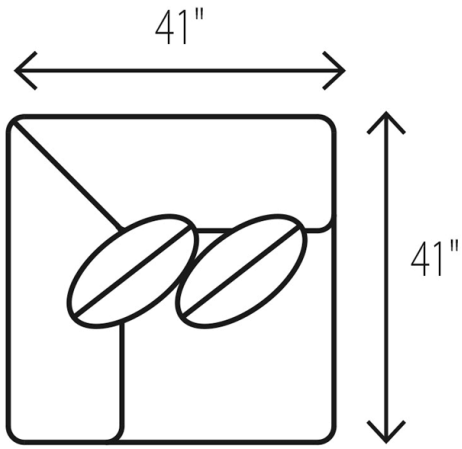

WESLEY HALL

Phone: 828.324.7466

P2018 AMPLE Sectional

41 Corner Chair

42 Ottoman

61 LAF Loveseat

62 RAF Loveseat

88 RAF Sofa

89 LAF Sofa