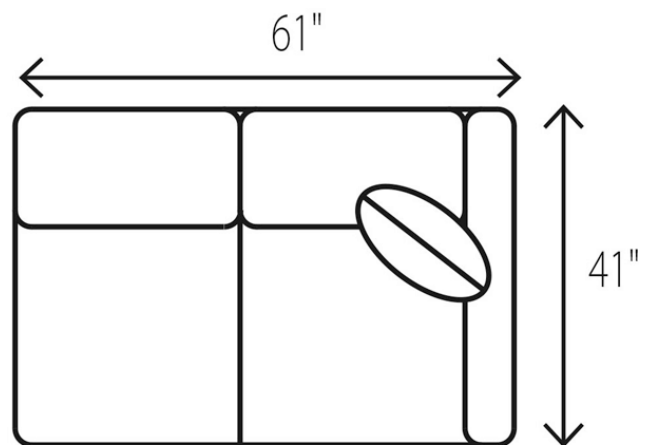

WESLEY HALL

Phone: 828.324.7466

P2018 AMPLE Sectional

41 Corner Chair

42 Ottoman

61 LAF Loveseat

62 RAF Loveseat

88 RAF Sofa

89 LAF Sofa