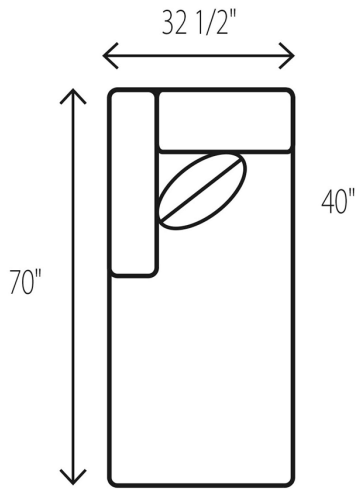

# WESLEY HALL

Phone: 828.324.7466

**1914 CAMPBELL Sectional**

33 LAF Chaise

34 RAF Chaise

48 Armless Loveseat

55 LAF Loveseat

72 Armless Sofa