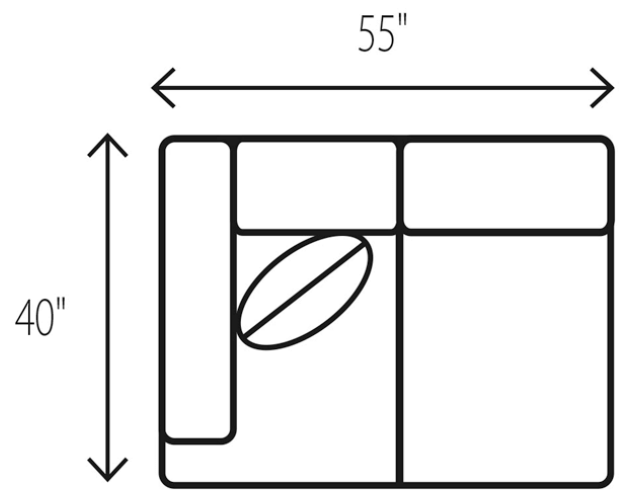

# WESLEY HALL

Phone: 828.324.7466

**1914 CAMPBELL Sectional**

33 LAF Chaise

34 RAF Chaise

48 Armless Loveseat

55 LAF Loveseat

72 Armless Sofa