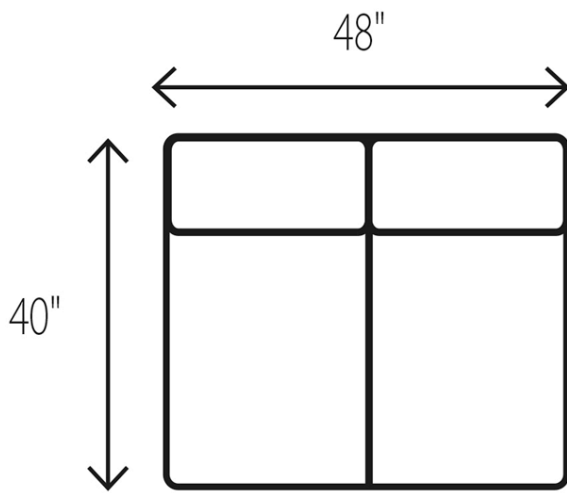

# WESLEY HALL

Phone: 828.324.7466

**1914 CAMPBELL Sectional**

33 LAF Chaise

34 RAF Chaise

48 Armless Loveseat

55 LAF Loveseat

72 Armless Sofa