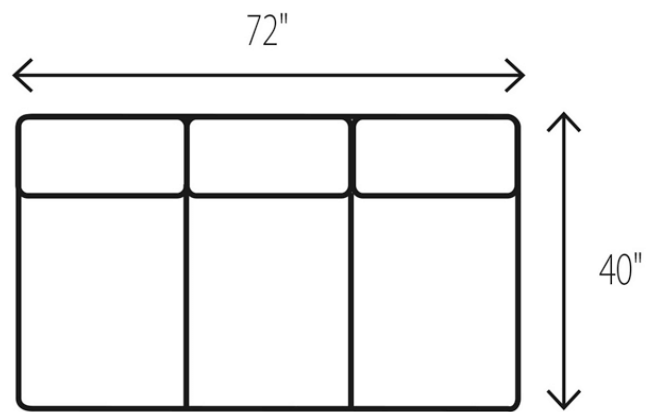

# WESLEY HALL

Phone: 828.324.7466

**1914 CAMPBELL Sectional**

33 LAF Chaise

34 RAF Chaise

48 Armless Loveseat

55 LAF Loveseat

72 Armless Sofa