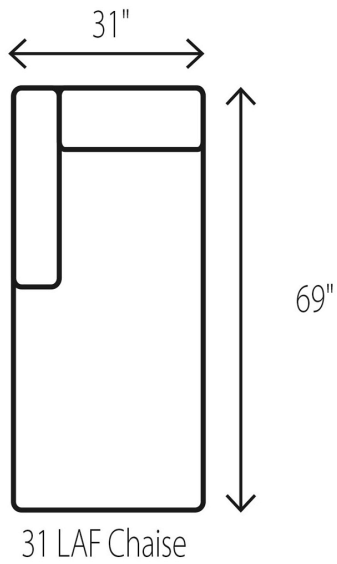

# WESLEY HALL

Phone: 828.324.7466

**L2080 HODGE Sectional**

83 LAF Sofa  
L6080-83 LAF Queen Sleeper

84 RAF Sofa  
L6080-84 RAF Queen Sleeper

78 Armless Sofa  
L6080-78 Armless Queen Sleeper

83 LAF Sofa  
L6080-83 LAF Queen Sleeper

84 RAF Sofa  
L6080-84 RAF Queen Sleeper