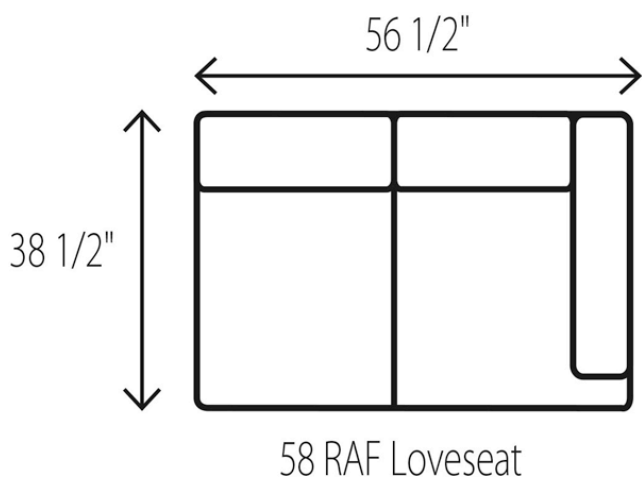

# WESLEY HALL

Phone: 828.324.7466

**L2080 HODGE Sectional**

83 LAF Sofa  
L6080-83 LAF Queen Sleeper

84 RAF Sofa  
L6080-84 RAF Queen Sleeper

78 Armless Sofa  
L6080-78 Armless Queen Sleeper

83 LAF Sofa  
L6080-83 LAF Queen Sleeper

84 RAF Sofa  
L6080-84 RAF Queen Sleeper