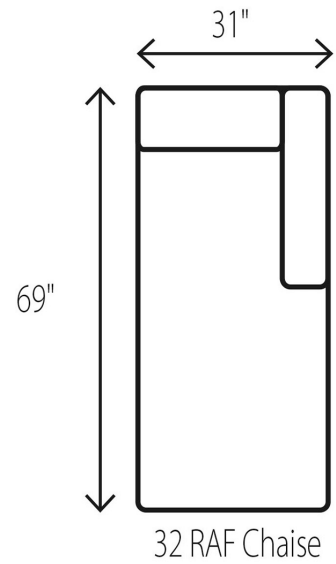

# WESLEY HALL

Phone: 828.324.7466

**L2080 HODGE Sectional**

83 LAF Sofa  
L6080-83 LAF Queen Sleeper

84 RAF Sofa  
L6080-84 RAF Queen Sleeper

78 Armless Sofa  
L6080-78 Armless Queen Sleeper

83 LAF Sofa  
L6080-83 LAF Queen Sleeper

84 RAF Sofa  
L6080-84 RAF Queen Sleeper