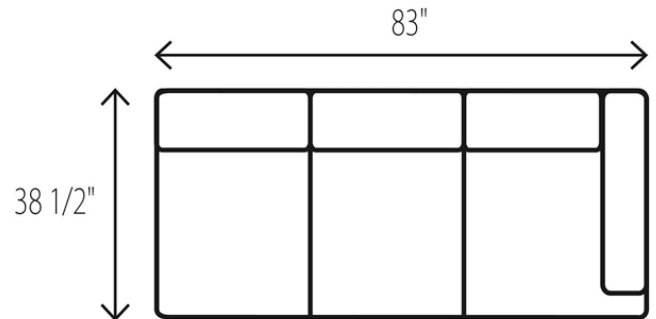

# WESLEY HALL

Phone: 828.324.7466

**L2080 HODGE Sectional**

83 LAF Sofa  
L6080-83 LAF Queen Sleeper

84 RAF Sofa  
L6080-84 RAF Queen Sleeper

78 Armless Sofa  
L6080-78 Armless Queen Sleeper

83 LAF Sofa  
L6080-83 LAF Queen Sleeper