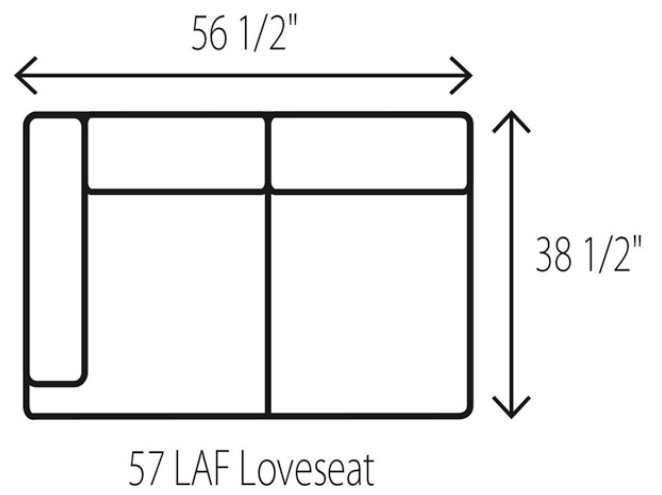

# WESLEY HALL

Phone: 828.324.7466

**L2080 HODGE Sectional**

83 LAF Sofa  
L6080-83 LAF Queen Sleeper

84 RAF Sofa  
L6080-84 RAF Queen Sleeper

78 Armless Sofa  
L6080-78 Armless Queen Sleeper

83 LAF Sofa  
L6080-83 LAF Queen Sleeper

84 RAF Sofa  
L6080-84 RAF Queen Sleeper