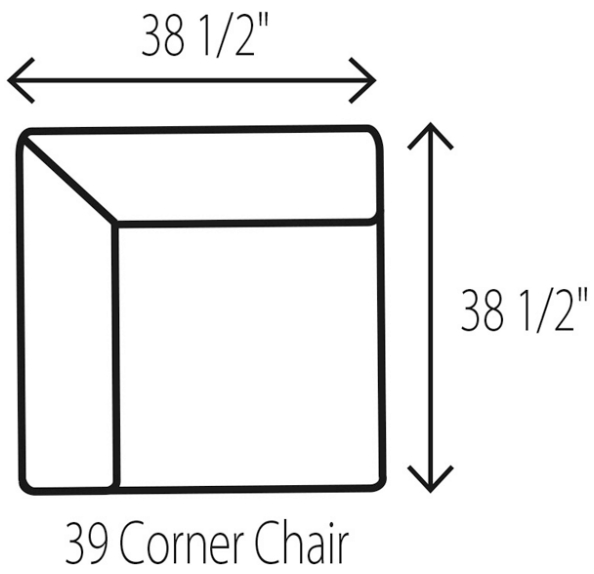

# WESLEY HALL

Phone: 828.324.7466

**L2080 HODGE Sectional**

83 LAF Sofa  
L6080-83 LAF Queen Sleeper

84 RAF Sofa  
L6080-84 RAF Queen Sleeper

78 Armless Sofa  
L6080-78 Armless Queen Sleeper

83 LAF Sofa  
L6080-83 LAF Queen Sleeper

84 RAF Sofa  
L6080-84 RAF Queen Sleeper