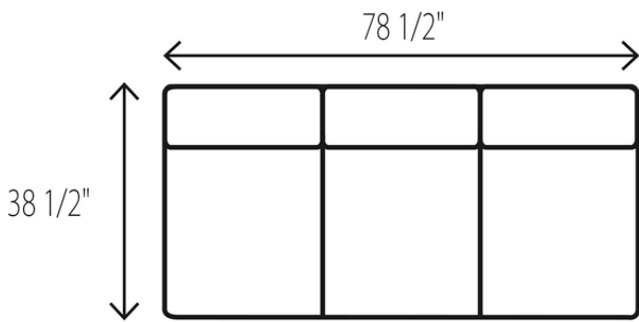

# WESLEY HALL

Phone: 828.324.7466

**L2080 HODGE Sectional**

83 LAF Sofa  
L6080-83 LAF Queen Sleeper

84 RAF Sofa  
L6080-84 RAF Queen Sleeper

78 Armless Sofa  
L6080-78 Armless Queen Sleeper

83 LAF Sofa  
L6080-83 LAF Queen Sleeper