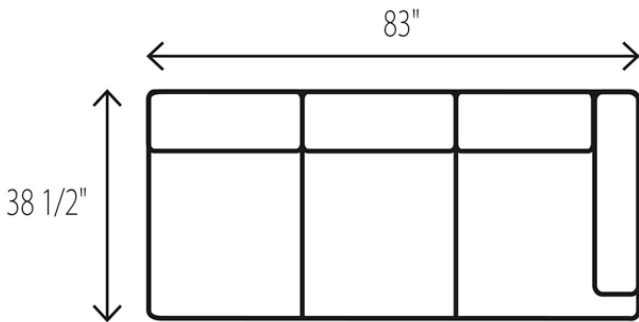

# WESLEY HALL

Phone: 828.324.7466

**L2080 HODGE Sectional**

83 LAF Sofa  
L6080-83 LAF Queen Sleeper

84 RAF Sofa  
L6080-84 RAF Queen Sleeper

78 Armless Sofa  
L6080-78 Armless Queen Sleeper

83 LAF Sofa  
L6080-83 LAF Queen Sleeper