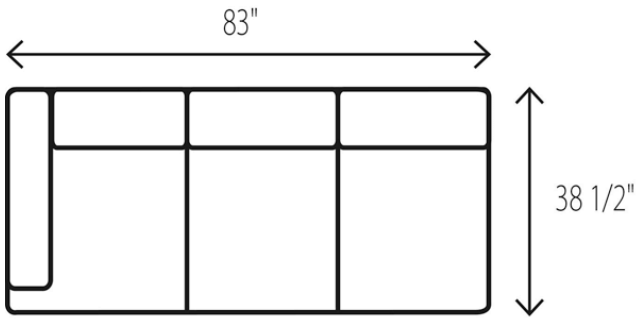

# WESLEY HALL

Phone: 828.324.7466

**L2080 HODGE Sectional**

83 LAF Sofa  
L6080-83 LAF Queen Sleeper

84 RAF Sofa  
L6080-84 RAF Queen Sleeper

78 Armless Sofa  
L6080-78 Armless Queen Sleeper

83 LAF Sofa  
L6080-83 LAF Queen Sleeper