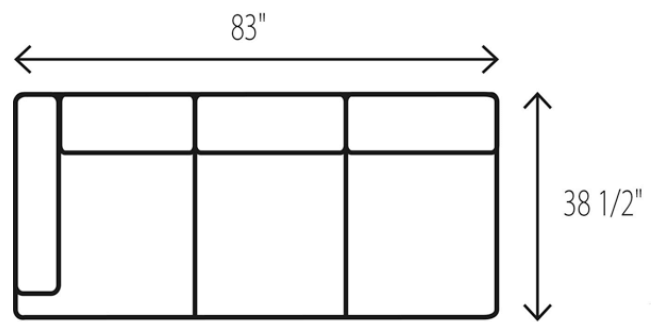

# WESLEY HALL

Phone: 828.324.7466

**L2080 HODGE Sectional**

83 LAF Sofa  
L6080-83 LAF Queen Sleeper

84 RAF Sofa  
L6080-84 RAF Queen Sleeper

78 Armless Sofa  
L6080-78 Armless Queen Sleeper

83 LAF Sofa  
L6080-83 LAF Queen Sleeper