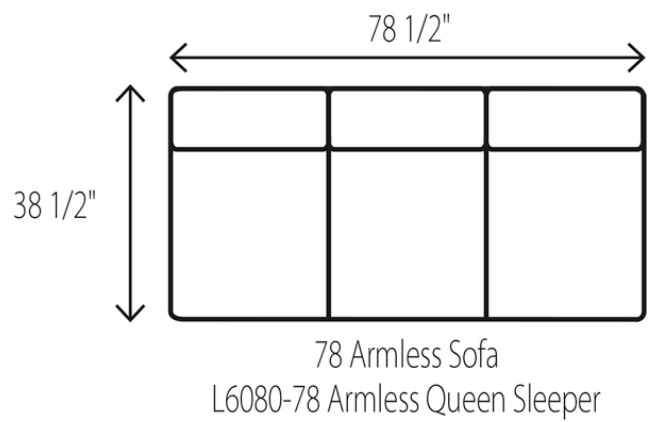

# WESLEY HALL

Phone: 828.324.7466

**L2080 HODGE Sectional**

83 LAF Sofa  
L6080-83 LAF Queen Sleeper

84 RAF Sofa  
L6080-84 RAF Queen Sleeper

78 Armless Sofa  
L6080-78 Armless Queen Sleeper

83 LAF Sofa  
L6080-83 LAF Queen Sleeper

84 RAF Sofa  
L6080-84 RAF Queen Sleeper