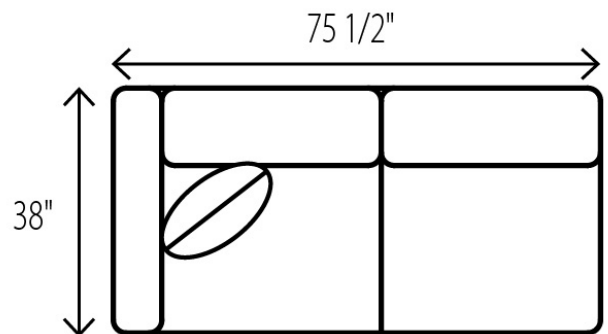

WESLEY HALL

Phone: 828.324.7466

2054 BELMONT Sectional

35 Armless Chair

38 Corner Chair

41 LAF Chaise

42 RAF Chaise

69 Armless Sofa