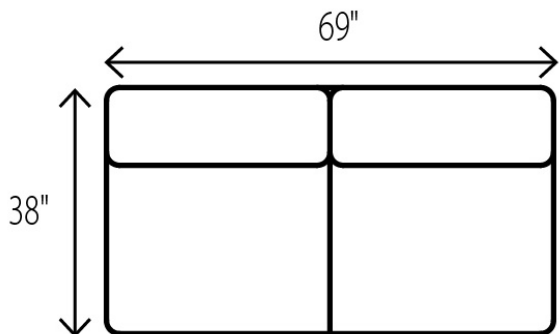

WESLEY HALL

Phone: 828.324.7466

2054 BELMONT Sectional

35 Armless Chair

38 Corner Chair

41 LAF Chaise

42 RAF Chaise

69 Armless Sofa

75 LAF Sofa

76 RAF Sofa