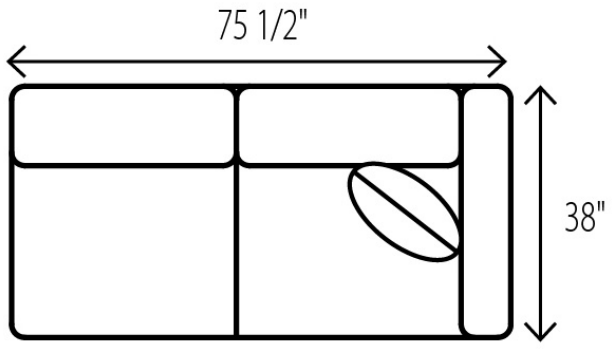

WESLEY HALL

Phone: 828.324.7466

2054 BELMONT Sectional

35 Armless Chair

38 Corner Chair

41 LAF Chaise

42 RAF Chaise

69 Armless Sofa

75 LAF Sofa

76 RAF Sofa