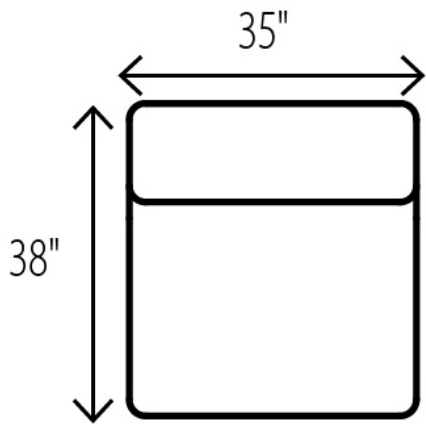

WESLEY HALL

Phone: 828.324.7466

2054 BELMONT Sectional

35 Armless Chair

38 Corner Chair

41 LAF Chaise

42 RAF Chaise

69 Armless Sofa

75 LAF Sofa

76 RAF Sofa