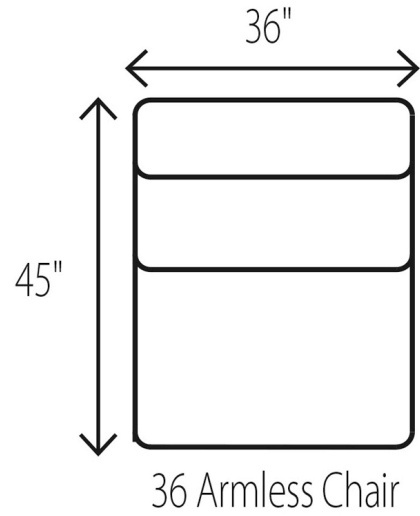

WESLEY HALL

Phone: 828.324.7466

2024 LOWELL Sectional

71 Armless Sofa

77 LAF Sofa

78 RAF Sofa