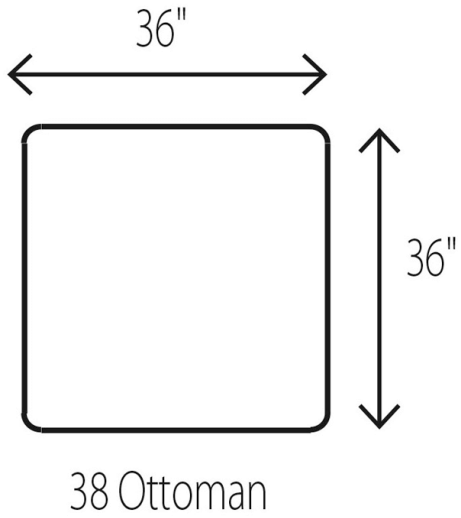

WESLEY HALL

Phone: 828.324.7466

2024 LOWELL Sectional

71 Armless Sofa

77 LAF Sofa

78 RAF Sofa