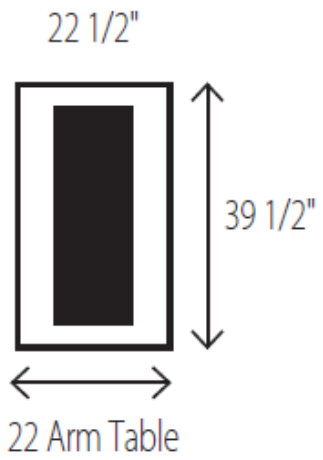

WESLEY HALL

Phone: 828.324.7466

2024 LOWELL Sectional

71 Armless Sofa

77 LAF Sofa

78 RAF Sofa