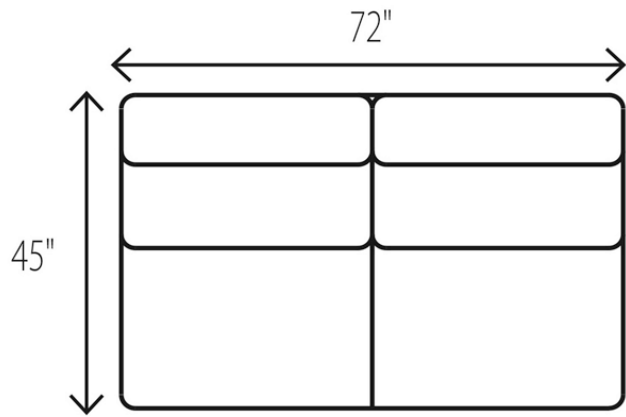

WESLEY HALL

Phone: 828.324.7466

2024 LOWELL Sectional

71 Armless Sofa

77 LAF Sofa

78 RAF Sofa