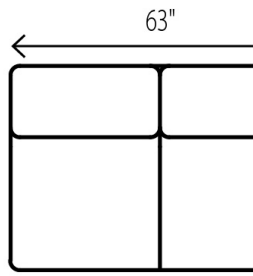

WESLEY HALL

Phone: 828.324.7466

2022 WALLACE Sectional

38 RAF Chaise

39 LAF Chaise

40 Corner Chair

66 Armless Sofa

71 LAF Sofa